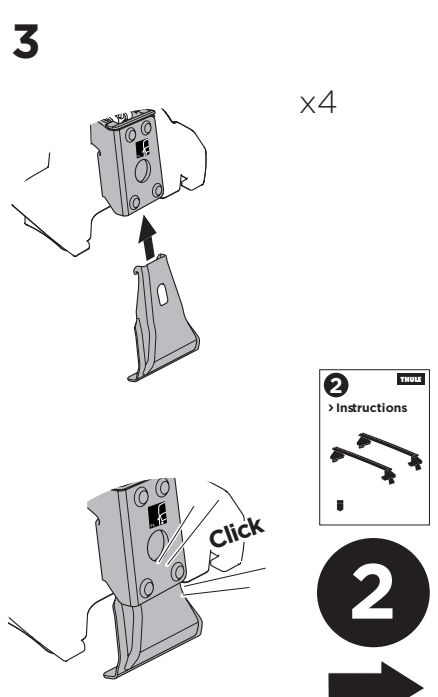

## Kit 145337

PEUGEOT 308 SW, 5-dr Estate, 22- (Without glass roof)

ISO 11154-E

5562795001

Bring your life  
thule.com

THULE WingBar Evo	THULE WingBar Edge	THULE WingBar	THULE SquareBar Evo	<b>Evo X (scale)</b>	<b>Edge X (scale)</b>
<b>PEUGEOT 308 SW, 5-dr Estate, 22-</b>				<b>35.5</b>	<b>H</b>
THULE ProBar Evo	THULE SlideBar Evo				<b>X (mm/inch)</b>
<b>PEUGEOT 308 SW, 5-dr Estate, 22-</b>				<b>1006 mm / 39 5/8"</b>	

	<b>W (mm/inch)</b>	<b>Z (mm/inch)</b>
<b>PEUGEOT 308 SW, 5-dr Estate, 22-</b>	<b>715 mm / 28 1/8"</b>	<b>295 mm / 11 5/8"</b>