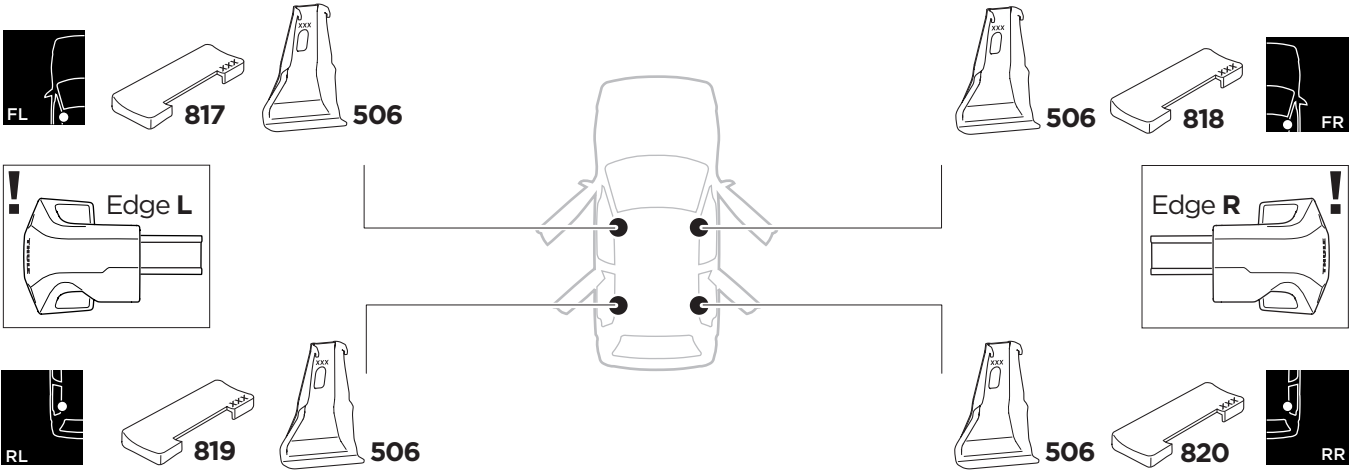

1

Kit 145290

TOYOTA Highlander, 5-dr SUV, 20-
 TOTOTA Kluger (XU70), 5-dr SUV, 20-

ISO 11154-E

THULE WingBar Evo	THULE WingBar Edge	THULE WingBar	THULE SquareBar Evo	Evo X (scale)	Edge X (scale)
TOYOTA Highlander, 5-dr SUV, 20-				48,5	R
TOYOTA Kluger (XU70), 5-dr SUV, 20-				48,5	R

THULE ProBar Evo	THULE SlideBar Evo	X (mm/inch)		
TOYOTA Highlander, 5-dr SUV, 20-		1136 mm / 44 3/4"		
TOYOTA Kluger (XU70), 5-dr SUV, 20-		1136 mm / 44 3/4"		

THULE WingBar Evo	THULE WingBar Edge	THULE WingBar	THULE SquareBar Evo	Evo Y (scale)	Edge Y (scale)
TOYOTA Highlander, 5-dr SUV, 20-				49	Q
TOYOTA Kluger (XU70), 5-dr SUV, 20-				49	Q

THULE ProBar Evo	THULE SlideBar Evo	Y (mm/inch)		
TOYOTA Highlander (XU70), 5-dr SUV, 20-		1141 mm / 44 7/8"		
TOYOTA Kluger (XU70), 5-dr SUV, 20-		1141 mm / 44 7/8"		

	W (mm/inch)	Z (mm/inch)
TOYOTA Highlander, 5-dr SUV, 20-	670 mm / 26 3/8"	255 mm / 10"
TOYOTA Kluger (XU70), 5-dr SUV, 20-	670 mm / 26 3/8"	255 mm / 10"