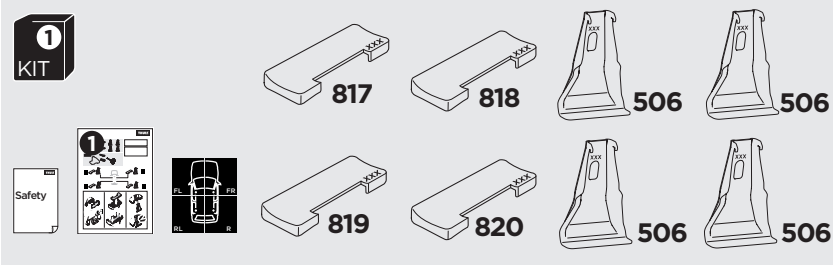

1

Kit 145290

TOYOTA Highlander, 5-dr SUV, 20-
 TOTOTA Kluger (XU70), 5-dr SUV, 20-

ISO 11154-E

THULE WingBar Evo	THULE WingBar Edge	THULE WingBar	THULE SquareBar Evo	Evo X (scale)	Edge X (scale)
TOYOTA Highlander, 5-dr SUV, 20-				48,5	R
TOYOTA Kluger (XU70), 5-dr SUV, 20-				48,5	R

THULE ProBar Evo	THULE SlideBar Evo	X (mm/inch)		
TOYOTA Highlander, 5-dr SUV, 20-		1136 mm / 44 3/4"		
TOYOTA Kluger (XU70), 5-dr SUV, 20-		1136 mm / 44 3/4"		

THULE WingBar Evo	THULE WingBar Edge	THULE WingBar	THULE SquareBar Evo	Evo Y (scale)	Edge Y (scale)
TOYOTA Highlander, 5-dr SUV, 20-				49	Q
TOYOTA Kluger (XU70), 5-dr SUV, 20-				49	Q

THULE ProBar Evo	THULE SlideBar Evo	Y (mm/inch)		
TOYOTA Highlander (XU70), 5-dr SUV, 20-		1141 mm / 44 7/8"		
TOYOTA Kluger (XU70), 5-dr SUV, 20-		1141 mm / 44 7/8"		

	W (mm/inch)	Z (mm/inch)
TOYOTA Highlander, 5-dr SUV, 20-	670 mm / 26 3/8"	255 mm / 10"
TOYOTA Kluger (XU70), 5-dr SUV, 20-	670 mm / 26 3/8"	255 mm / 10"