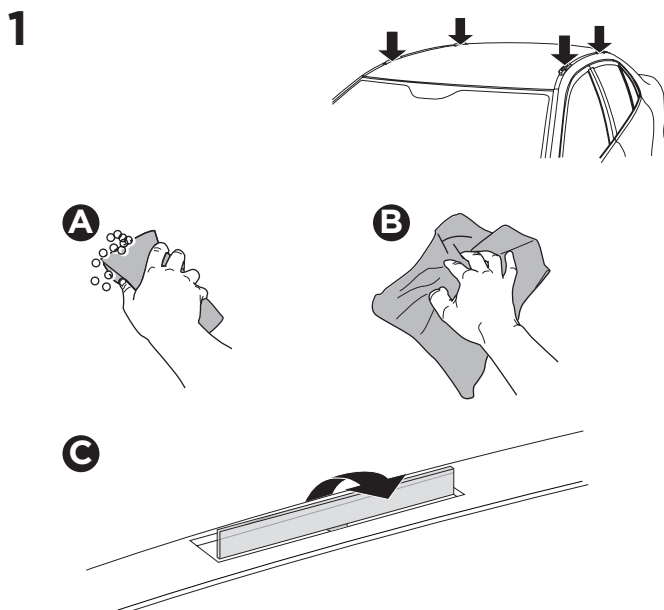

1

Kit 187049

MERCEDES GLC, 4-dr Coupé, 17-

ISO 11154-E

This kit is only for vehicles with fixpoint mounting.

3

4

5