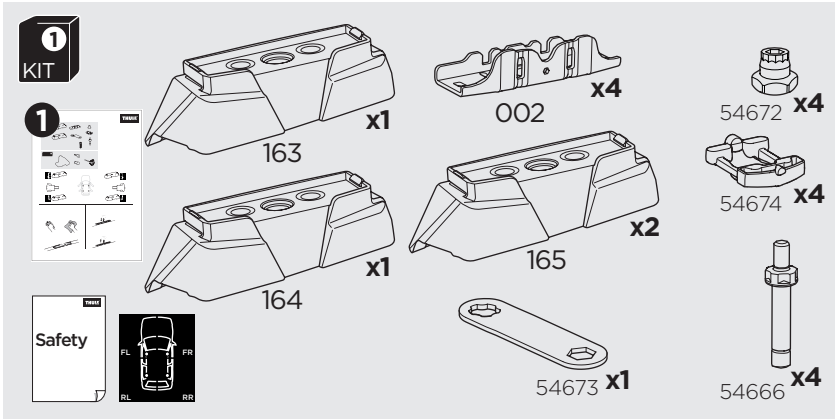

1

Kit 187049

MERCEDES GLC, 4-dr Coupé, 17-

ISO 11154-E

This kit is only for vehicles with fixpoint mounting.

3

4

5