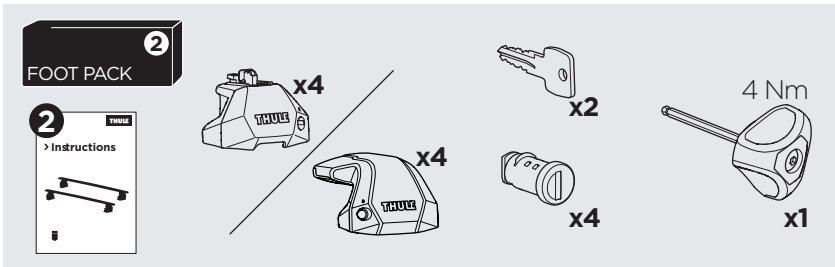

1

Kit 187049

MERCEDES GLC, 4-dr Coupé, 17-

ISO 11154-E

This kit is only for vehicles with fixpoint mounting.

3

4

5