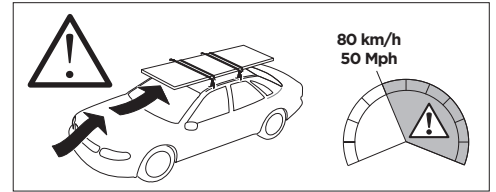

1

Kit 187049

MERCEDES GLC, 4-dr Coupé, 17-

ISO 11154-E

This kit is only for vehicles with fixpoint mounting.

3

4

5