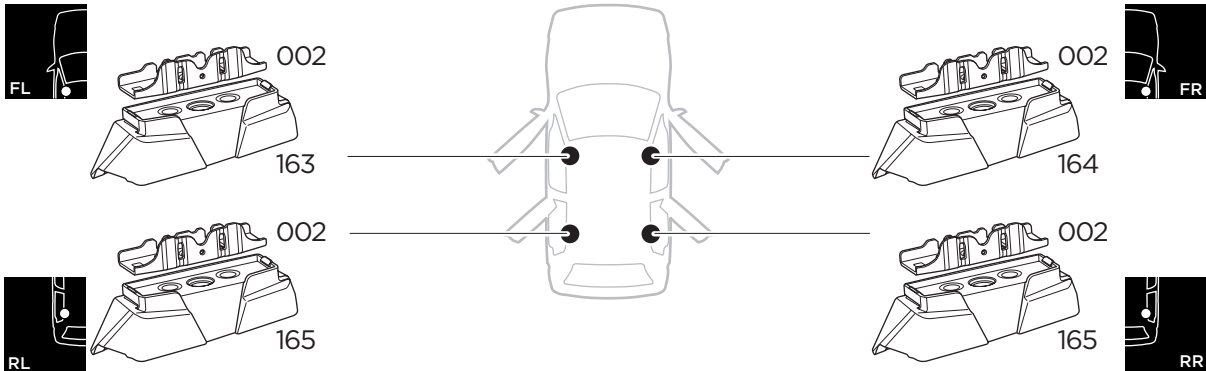

1

Kit 187049

MERCEDES GLC, 4-dr Coupé, 17-

ISO 11154-E

This kit is only for vehicles with fixpoint mounting.

3

4

5