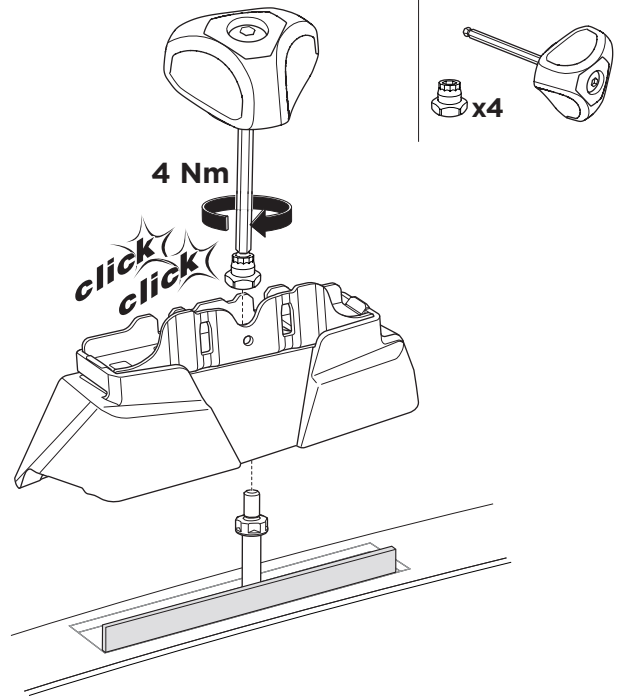

1

Kit 187049

MERCEDES GLC, 4-dr Coupé, 17-

ISO 11154-E

This kit is only for vehicles with fixpoint mounting.

3

4

5