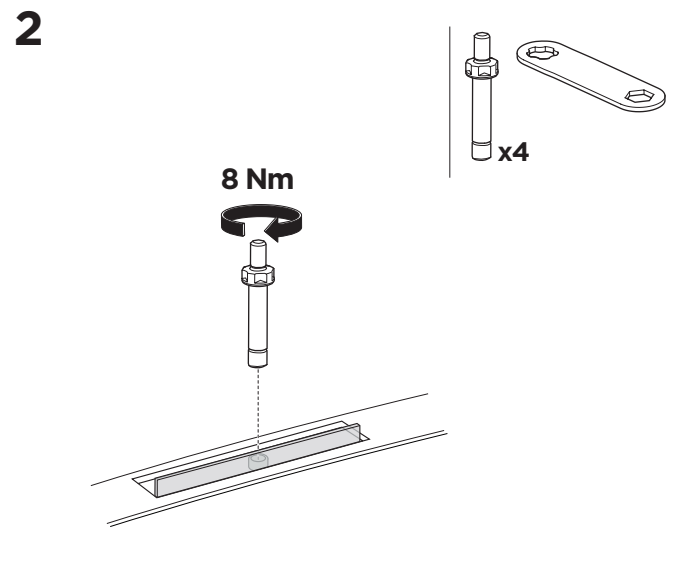

1

Kit 187049

MERCEDES GLC, 4-dr Coupé, 17-

ISO 11154-E

This kit is only for vehicles with fixpoint mounting.

3

4

5