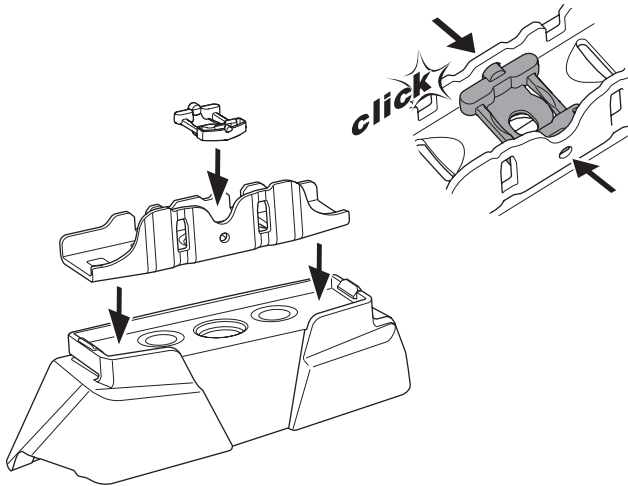

1

Kit 187049

MERCEDES GLC, 4-dr Coupé, 17-

ISO 11154-E

This kit is only for vehicles with fixpoint mounting.

3

4

5