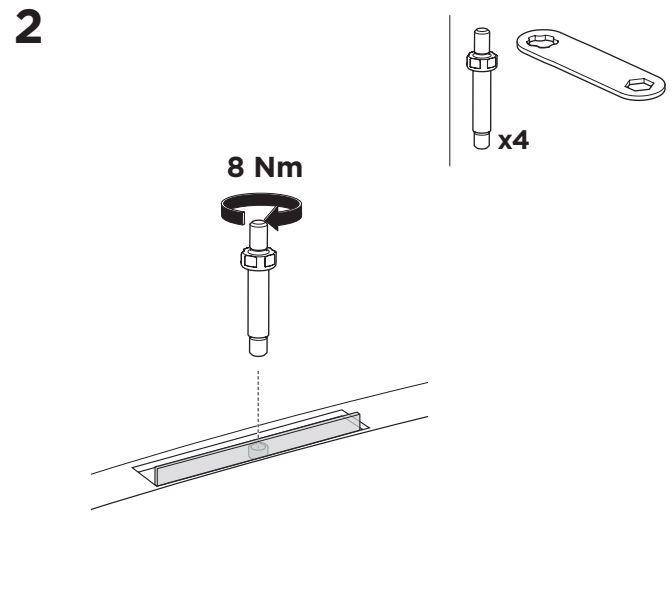

1

Kit 187024

BMW 5-Series (G30), 4-dr Sedan, 17-

ISO 11154-E

This kit is only for vehicles with fixpoint mounting.

3

4

5