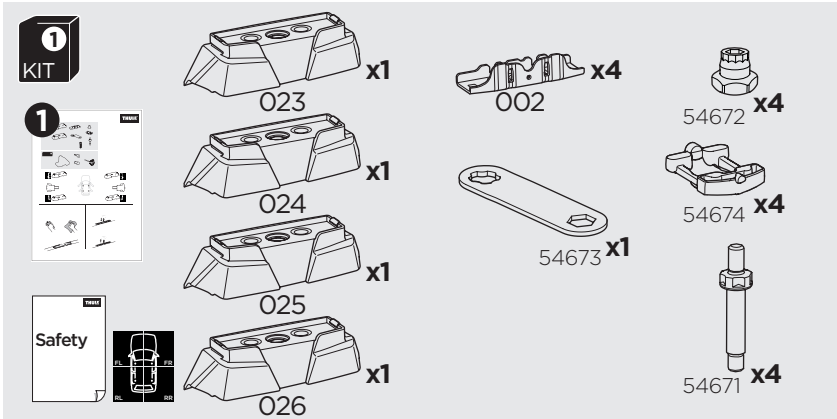

1

Kit 187024

BMW 5-Series (G30), 4-dr Sedan, 17-

ISO 11154-E

This kit is only for vehicles with fixpoint mounting.

3

4

5