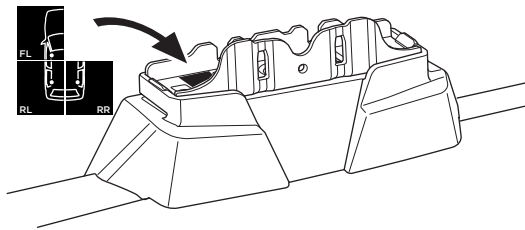

1

Kit 187024

BMW 5-Series (G30), 4-dr Sedan, 17-

ISO 11154-E

This kit is only for vehicles with fixpoint mounting.

3

4

5