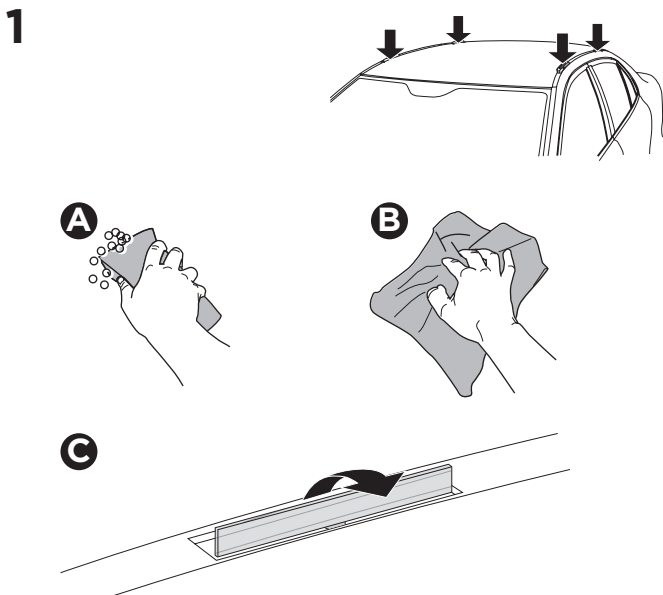

1

Kit 187024

BMW 5-Series (G30), 4-dr Sedan, 17-

ISO 11154-E

This kit is only for vehicles with fixpoint mounting.

3

4

5