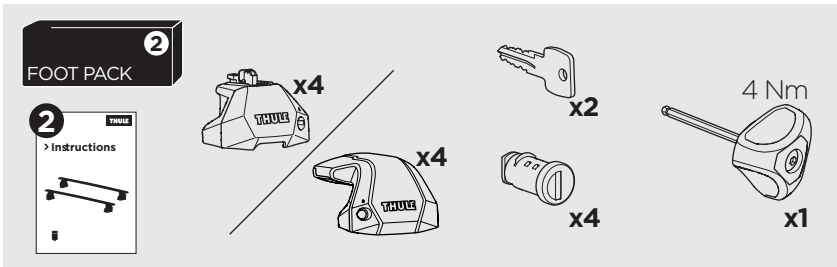

1

Kit 187024

BMW 5-Series (G30), 4-dr Sedan, 17-

ISO 11154-E

This kit is only for vehicles with fixpoint mounting.

3

4

5