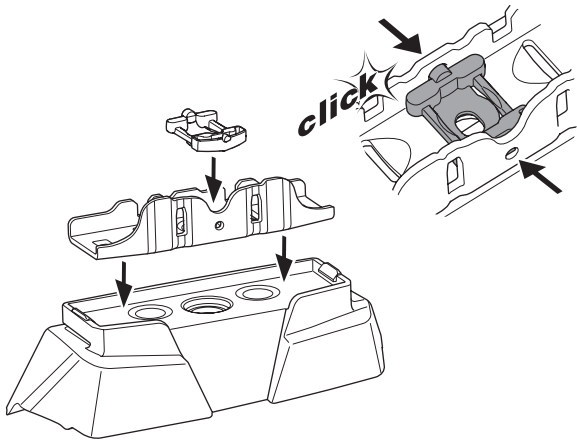

1

Kit 187024

BMW 5-Series (G30), 4-dr Sedan, 17-

ISO 11154-E

This kit is only for vehicles with fixpoint mounting.

3

4

5