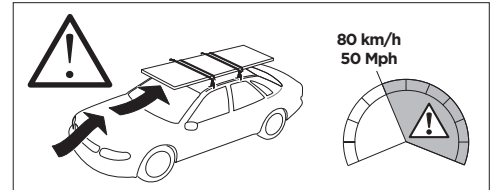

1

Kit 187024

BMW 5-Series (G30), 4-dr Sedan, 17-

ISO 11154-E

This kit is only for vehicles with fixpoint mounting.

3

4

5