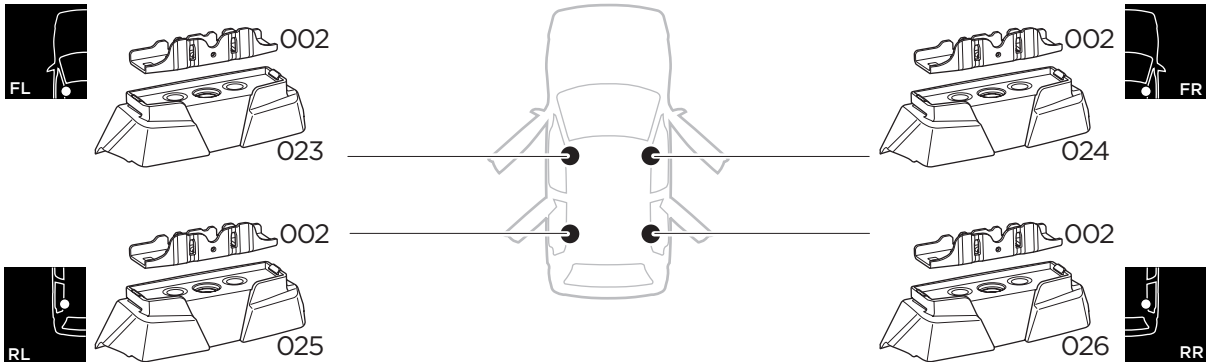

1

Kit 187024

BMW 5-Series (G30), 4-dr Sedan, 17-

ISO 11154-E

This kit is only for vehicles with fixpoint mounting.

3

4

5