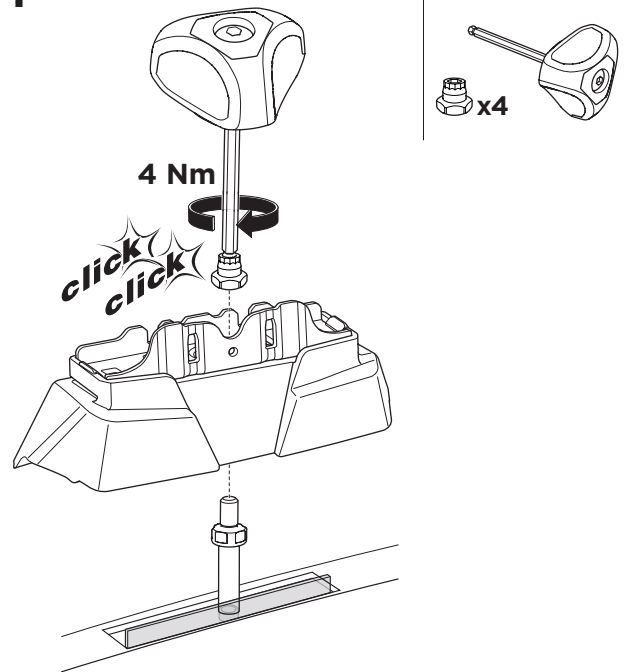

1

Kit 187024

BMW 5-Series (G30), 4-dr Sedan, 17-

ISO 11154-E

This kit is only for vehicles with fixpoint mounting.

3

4

5