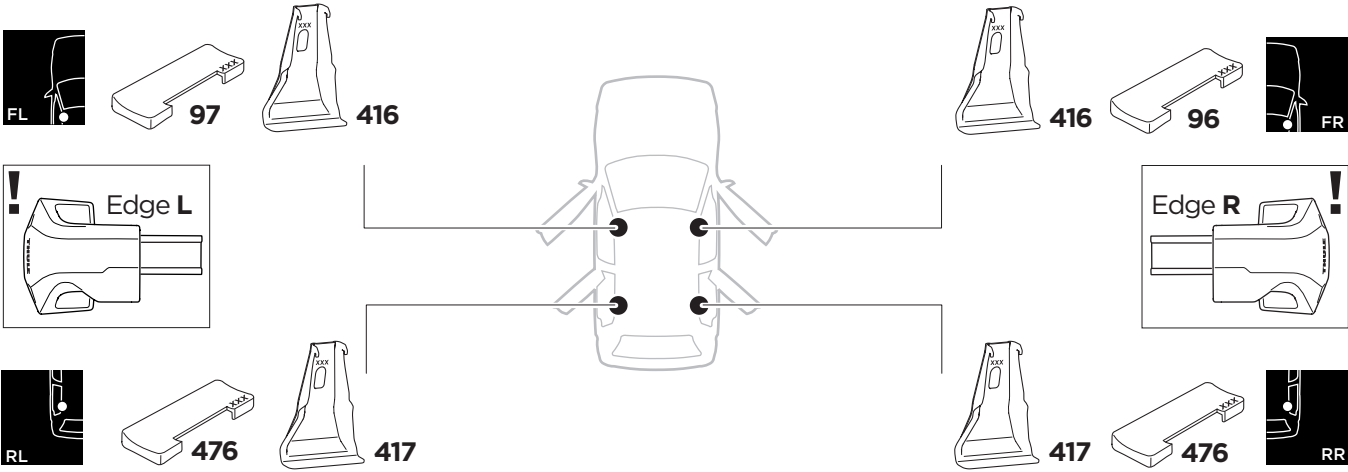

# 1

## Kit 145228

DAIHATSU Sirion, 5-dr Hatchback, 18-  
PERODUA Myvi, 5-dr Hatchback, 18-

ISO 11154-E

 THULE WingBar Evo	 THULE WingBar Edge	 THULE WingBar	 THULE SquareBar Evo	Evo X (scale)	Edge X (scale)
DAIHATSU Sirion, 5-dr Hatchback, 18-				35	I
PERODUA Myvi, 5-dr Hatchback, 18-				35	I

 THULE ProBar Evo	 THULE SlideBar Evo	X (mm/inch)	
DAIHATSU Sirion, 5-dr Hatchback, 18-		1001 mm / 39 3/8"	
PERODUA Myvi, 5-dr Hatchback, 18-		1001 mm / 39 3/8"	

 THULE WingBar Evo	 THULE WingBar Edge	 THULE WingBar	 THULE SquareBar Evo	Evo Y (scale)	Edge Y (scale)
DAIHATSU Sirion, 5-dr Hatchback, 18-				29	C
PERODUA Myvi, 5-dr Hatchback, 18-				29	C

 THULE ProBar Evo	 THULE SlideBar Evo	Y (mm/inch)	
DAIHATSU Sirion, 5-dr Hatchback, 18-		941 mm / 37"	
PERODUA Myvi, 5-dr Hatchback, 18-		941 mm / 37"	

	W (mm/inch)	Z (mm/inch)
DAIHATSU Sirion, 5-dr Hatchback, 18-	660 mm / 26"	380 mm / 15"
PERODUA Myvi, 5-dr Hatchback, 18-	660 mm / 26"	380 mm / 15"