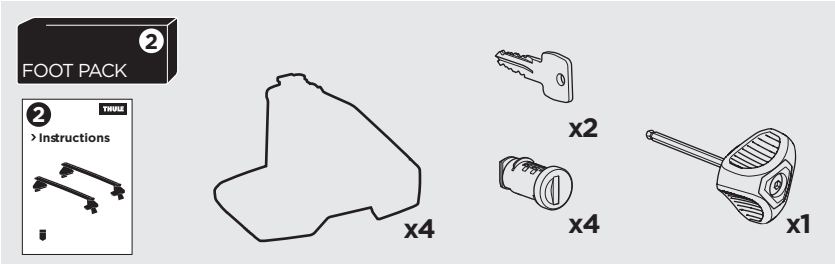

## Kit 145228

DAIHATSU Sirion, 5-dr Hatchback, 18-  
PERODUA Myvi, 5-dr Hatchback, 18-

ISO 11154-E

 THULE WingBar Evo	 THULE WingBar Edge	 THULE WingBar	 THULE SquareBar Evo	Evo X (scale)	Edge X (scale)
DAIHATSU Sirion, 5-dr Hatchback, 18-				35	I
PERODUA Myvi, 5-dr Hatchback, 18-				35	I

 THULE ProBar Evo	 THULE SlideBar Evo	X (mm/inch)	
DAIHATSU Sirion, 5-dr Hatchback, 18-		1001 mm / 39 3/8"	
PERODUA Myvi, 5-dr Hatchback, 18-		1001 mm / 39 3/8"	

 THULE WingBar Evo	 THULE WingBar Edge	 THULE WingBar	 THULE SquareBar Evo	Evo Y (scale)	Edge Y (scale)
DAIHATSU Sirion, 5-dr Hatchback, 18-				29	C
PERODUA Myvi, 5-dr Hatchback, 18-				29	C

 THULE ProBar Evo	 THULE SlideBar Evo	Y (mm/inch)	
DAIHATSU Sirion, 5-dr Hatchback, 18-		941 mm / 37"	
PERODUA Myvi, 5-dr Hatchback, 18-		941 mm / 37"	

	W (mm/inch)	Z (mm/inch)
DAIHATSU Sirion, 5-dr Hatchback, 18-	660 mm / 26"	380 mm / 15"
PERODUA Myvi, 5-dr Hatchback, 18-	660 mm / 26"	380 mm / 15"