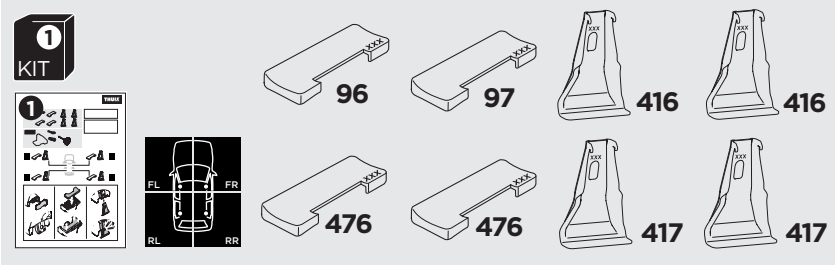

1

Kit 145228

DAIHATSU Sirion, 5-dr Hatchback, 18-
PERODUA Myvi, 5-dr Hatchback, 18-

ISO 11154-E

THULE WingBar Evo	THULE WingBar Edge	THULE WingBar	THULE SquareBar Evo	Evo X (scale)	Edge X (scale)
DAIHATSU Sirion, 5-dr Hatchback, 18-				35	I
PERODUA Myvi, 5-dr Hatchback, 18-				35	I

THULE ProBar Evo	THULE SlideBar Evo	X (mm/inch)	
DAIHATSU Sirion, 5-dr Hatchback, 18-		1001 mm / 39 3/8"	
PERODUA Myvi, 5-dr Hatchback, 18-		1001 mm / 39 3/8"	

THULE WingBar Evo	THULE WingBar Edge	THULE WingBar	THULE SquareBar Evo	Evo Y (scale)	Edge Y (scale)
DAIHATSU Sirion, 5-dr Hatchback, 18-				29	C
PERODUA Myvi, 5-dr Hatchback, 18-				29	C

THULE ProBar Evo	THULE SlideBar Evo	Y (mm/inch)	
DAIHATSU Sirion, 5-dr Hatchback, 18-		941 mm / 37"	
PERODUA Myvi, 5-dr Hatchback, 18-		941 mm / 37"	

	W (mm/inch)	Z (mm/inch)
DAIHATSU Sirion, 5-dr Hatchback, 18-	660 mm / 26"	380 mm / 15"
PERODUA Myvi, 5-dr Hatchback, 18-	660 mm / 26"	380 mm / 15"