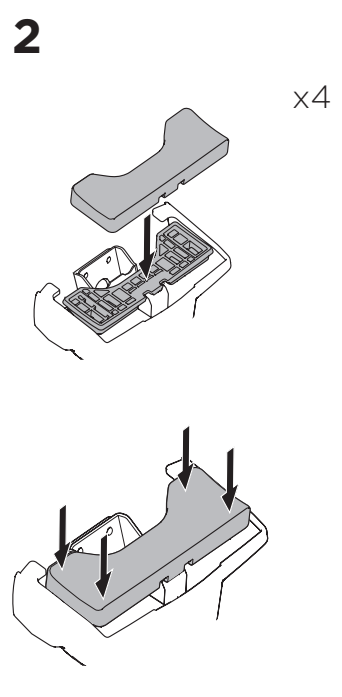

1

Kit 145228

DAIHATSU Sirion, 5-dr Hatchback, 18-
PERODUA Myvi, 5-dr Hatchback, 18-

ISO 11154-E

THULE WingBar Evo	THULE WingBar Edge	THULE WingBar	THULE SquareBar Evo	Evo X (scale)	Edge X (scale)
DAIHATSU Sirion, 5-dr Hatchback, 18-				35	I
PERODUA Myvi, 5-dr Hatchback, 18-				35	I

THULE ProBar Evo	THULE SlideBar Evo	X (mm/inch)	
DAIHATSU Sirion, 5-dr Hatchback, 18-		1001 mm / 39 3/8"	
PERODUA Myvi, 5-dr Hatchback, 18-		1001 mm / 39 3/8"	

THULE WingBar Evo	THULE WingBar Edge	THULE WingBar	THULE SquareBar Evo	Evo Y (scale)	Edge Y (scale)
DAIHATSU Sirion, 5-dr Hatchback, 18-				29	C
PERODUA Myvi, 5-dr Hatchback, 18-				29	C

THULE ProBar Evo	THULE SlideBar Evo	Y (mm/inch)	
DAIHATSU Sirion, 5-dr Hatchback, 18-		941 mm / 37"	
PERODUA Myvi, 5-dr Hatchback, 18-		941 mm / 37"	

	W (mm/inch)	Z (mm/inch)
DAIHATSU Sirion, 5-dr Hatchback, 18-	660 mm / 26"	380 mm / 15"
PERODUA Myvi, 5-dr Hatchback, 18-	660 mm / 26"	380 mm / 15"