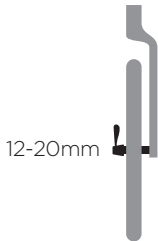

› Instructions

Thule Front Wheel Holder
Thru-axle adapter 547100

Adapter for Thule Front Wheel Holder to enable transport of bikes with 12-20mm thru-axes

1

2

i

 info@thule.com

 www.thule.com