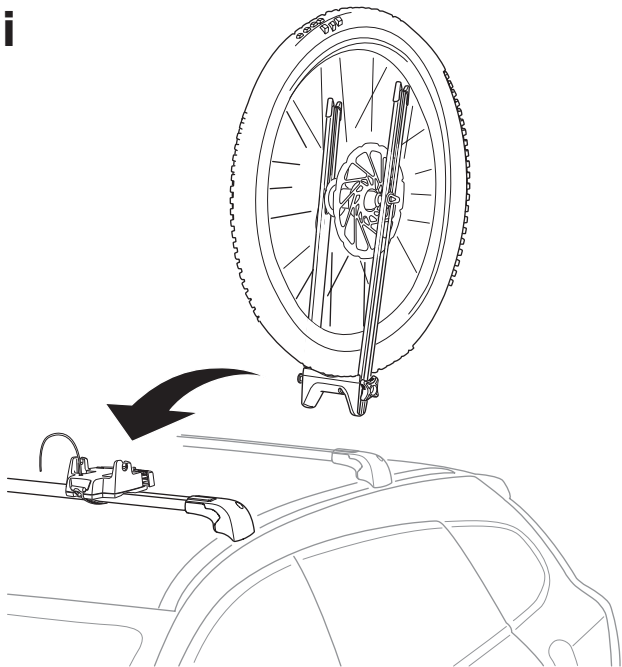

› Instructions

Thule Front Wheel Holder
Thru-axle adapter 547100

Adapter for Thule Front Wheel Holder to enable transport of bikes with 12-20mm thru-axes

1

2

i

 info@thule.com

 www.thule.com