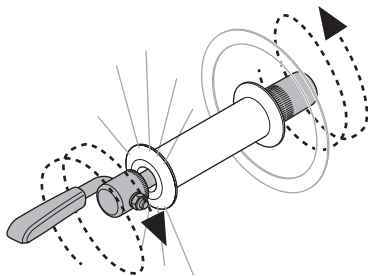

› Instructions

Thule Front Wheel Holder
Thru-axle adapter 547100

Adapter for Thule Front Wheel Holder to enable transport of bikes with 12-20mm thru-axes

1

2

i

 info@thule.com

 www.thule.com