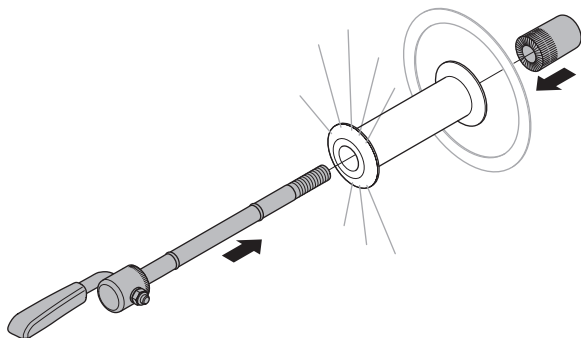

› Instructions

Thule Front Wheel Holder
Thru-axle adapter 547100

Adapter for Thule Front Wheel Holder to enable transport of bikes with 12-20mm thru-axes

1

2

i

 info@thule.com

 www.thule.com