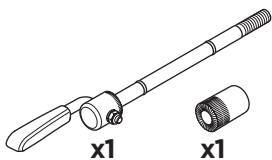

› Instructions

Thule Front Wheel Holder
Thru-axle adapter 547100

Adapter for Thule Front Wheel Holder to enable transport of bikes with 12-20mm thru-axes

1

2

i

 info@thule.com

 www.thule.com