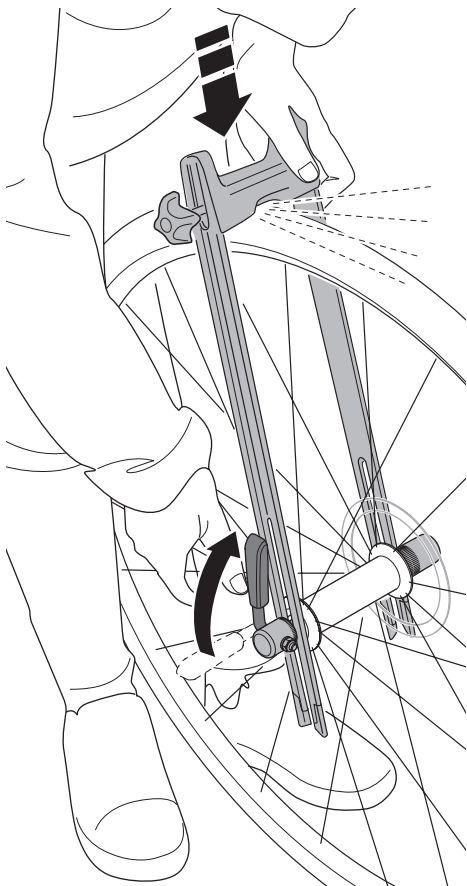

› Instructions

Thule Front Wheel Holder
Thru-axle adapter 547100

Adapter for Thule Front Wheel Holder to enable transport of bikes with 12-20mm thru-axes

1

2

i

 info@thule.com

 www.thule.com