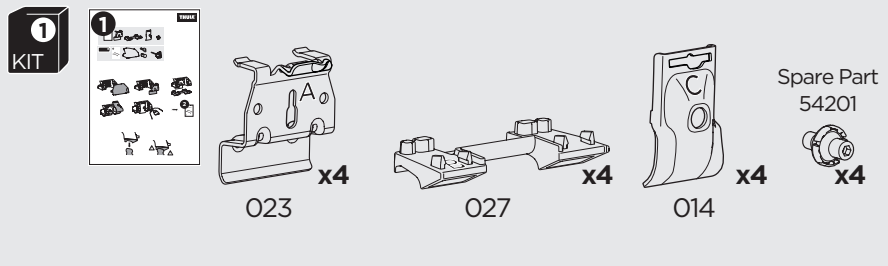

## Kit 186030

SUZUKI Hustler, 5-dr MPV, 14-  
 SUZUKI SX4 S-Cross, 5-dr SUV, 14-21, 21-  
 SUZUKI S-Cross, 5-dr SUV, 14-21, 21-  
 SUZUKI Vitara, 5-dr SUV, 15-

ISO 11154-E

This kit is only for vehicles with flush railing.

+  =	Max	Max
SUZUKI Hustler	40 kg	88 lbs
SUZUKI SX4 S-Cross	75 kg	165 lbs
SUZUKI S-Cross	75 kg	165 lbs
SUZUKI Vitara	75 kg	165 lbs