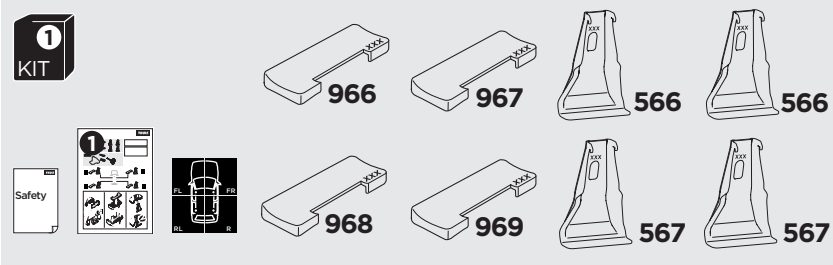

1

Kit 145338

TOYOTA Aqua, 5-dr Hatchback, 21-

ISO 11154-E

THULE WingBar Evo	THULE WingBar Edge	THULE WingBar	THULE SquareBar Evo	Evo X (scale)	Edge X (scale)
TOYOTA Aqua, 5-dr Hatchback, 21-				22,5	P

THULE ProBar Evo	THULE SlideBar Evo	X (mm/inch)		
TOYOTA Aqua, 5-dr Hatchback, 21-		876 mm / 34 1/2"		

THULE WingBar Evo	THULE WingBar Edge	THULE WingBar	THULE SquareBar Evo	Evo Y (scale)	Edge Y (scale)
TOYOTA Aqua, 5-dr Hatchback, 21-				19,5	D

THULE ProBar Evo	THULE SlideBar Evo	Y (mm/inch)		
TOYOTA Aqua, 5-dr Hatchback, 21-		846 mm / 33 1/4"		

	W (mm/inch)	Z (mm/inch)
TOYOTA Aqua, 5-dr Hatchback, 21-	670 mm / 26 3/8"	330 mm / 13"