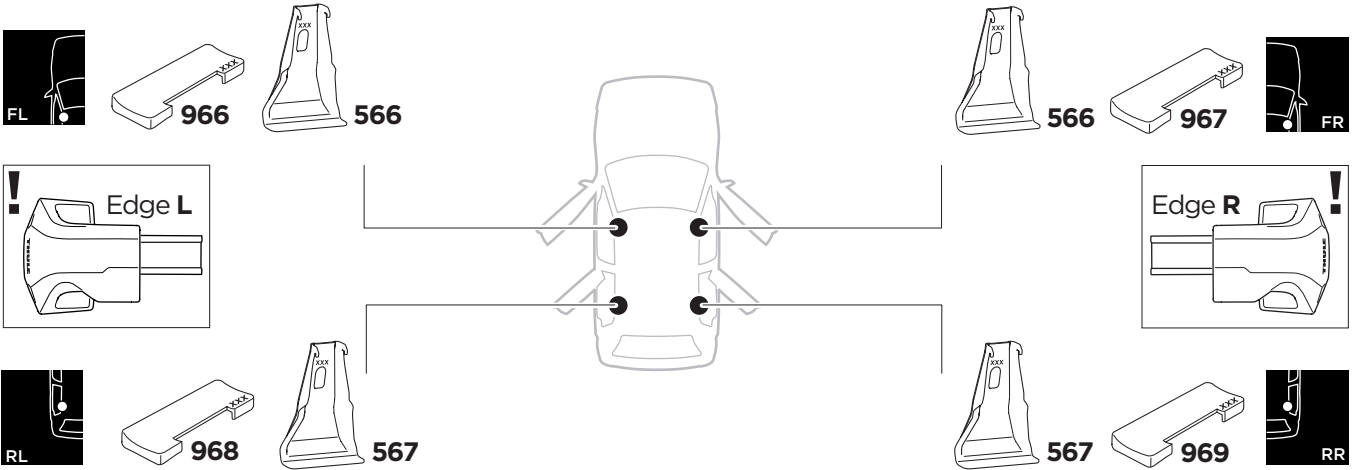

1

Kit 145338

TOYOTA Aqua, 5-dr Hatchback, 21-

ISO 11154-E

THULE WingBar Evo	THULE WingBar Edge	THULE WingBar	THULE SquareBar Evo	Evo X (scale)	Edge X (scale)
TOYOTA Aqua, 5-dr Hatchback, 21-				22,5	P

THULE ProBar Evo	THULE SlideBar Evo	X (mm/inch)		
TOYOTA Aqua, 5-dr Hatchback, 21-		876 mm / 34 1/2"		

THULE WingBar Evo	THULE WingBar Edge	THULE WingBar	THULE SquareBar Evo	Evo Y (scale)	Edge Y (scale)
TOYOTA Aqua, 5-dr Hatchback, 21-				19,5	D

THULE ProBar Evo	THULE SlideBar Evo	Y (mm/inch)		
TOYOTA Aqua, 5-dr Hatchback, 21-		846 mm / 33 1/4"		

	W (mm/inch)	Z (mm/inch)
TOYOTA Aqua, 5-dr Hatchback, 21-	670 mm / 26 3/8"	330 mm / 13"