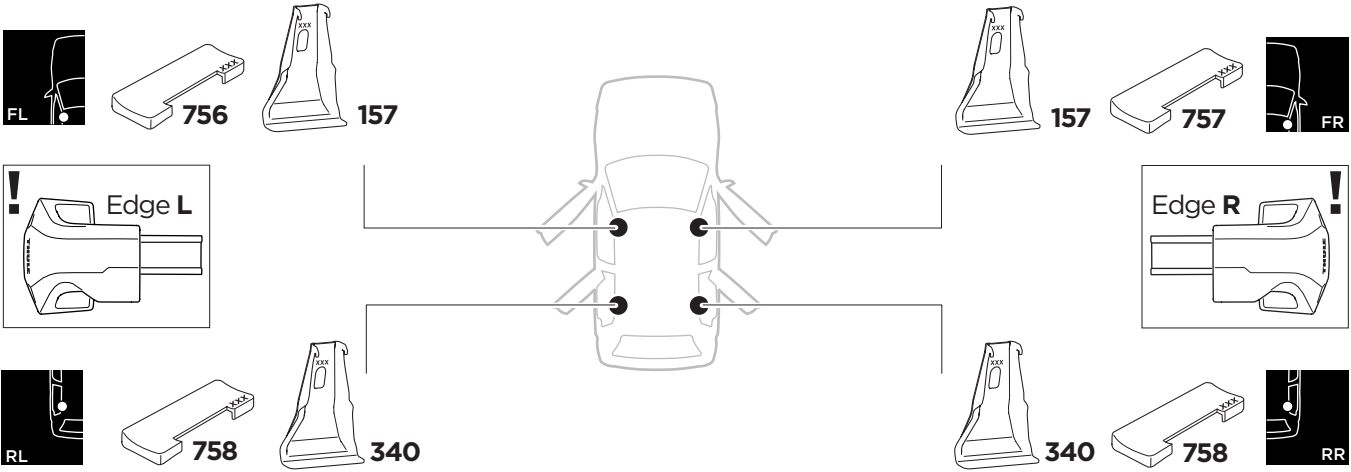

# 1

## Kit 145253

HYUNDAI Venue, 5-dr SUV, 20-

ISO 11154-E

THULE WingBar Evo	THULE WingBar Edge	THULE WingBar	THULE SquareBar Evo	<b>Evo X (scale)</b>	<b>Edge X (scale)</b>
<b>HYUNDAI Venue, 5-dr SUV, 20-</b>				<b>34</b>	<b>K</b>

THULE ProBar Evo	THULE SlideBar Evo	<b>X (mm/inch)</b>		
<b>HYUNDAI Venue, 5-dr SUV, 20-</b>		<b>991 mm / 39"</b>		

THULE WingBar Evo	THULE WingBar Edge	THULE WingBar	THULE SquareBar Evo	<b>Evo Y (scale)</b>	<b>Edge Y (scale)</b>
<b>HYUNDAI Venue, 5-dr SUV, 20-</b>				<b>32</b>	<b>O</b>

THULE ProBar Evo	THULE SlideBar Evo	<b>Y (mm/inch)</b>		
<b>HYUNDAI Venue, 5-dr SUV, 20-</b>		<b>971 mm / 38 1/4"</b>		

	<b>W (mm/inch)</b>	<b>Z (mm/inch)</b>
<b>HYUNDAI Venue, 5-dr SUV, 20-</b>	<b>720 mm / 28 3/8"</b>	<b>265 mm / 10 3/8"</b>