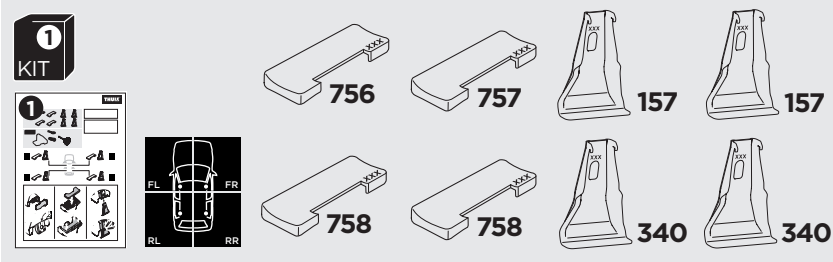

## Kit 145253

HYUNDAI Venue, 5-dr SUV, 20-

ISO 11154-E

THULE WingBar Evo	THULE WingBar Edge	THULE WingBar	THULE SquareBar Evo	<b>Evo X (scale)</b>	<b>Edge X (scale)</b>
<b>HYUNDAI Venue, 5-dr SUV, 20-</b>				<b>34</b>	<b>K</b>

THULE ProBar Evo	THULE SlideBar Evo	<b>X (mm/inch)</b>		
<b>HYUNDAI Venue, 5-dr SUV, 20-</b>		<b>991 mm / 39"</b>		

THULE WingBar Evo	THULE WingBar Edge	THULE WingBar	THULE SquareBar Evo	<b>Evo Y (scale)</b>	<b>Edge Y (scale)</b>
<b>HYUNDAI Venue, 5-dr SUV, 20-</b>				<b>32</b>	<b>O</b>

THULE ProBar Evo	THULE SlideBar Evo	<b>Y (mm/inch)</b>		
<b>HYUNDAI Venue, 5-dr SUV, 20-</b>		<b>971 mm / 38 1/4"</b>		

	<b>W (mm/inch)</b>	<b>Z (mm/inch)</b>
<b>HYUNDAI Venue, 5-dr SUV, 20-</b>	<b>720 mm / 28 3/8"</b>	<b>265 mm / 10 3/8"</b>