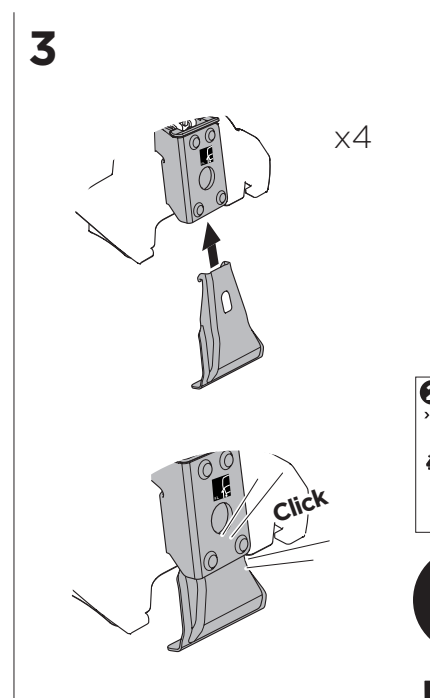

1

Kit 5122

OPEL Grandland X, 5-dr SUV, 18-
VAUXHALL Grandland X, 5-dr SUV, 18-

ISO 11154-E

THULE WingBar Evo	THULE WingBar Edge	THULE WingBar	THULE SquareBar	Evo X (scale)	Edge X (scale)
OPEL Grandland X, 5-dr SUV, 18-				45,5	F
VAUXHALL Grandland X, 5-dr SUV, 18-				45,5	F

THULE ProBar	THULE SlideBar	X (mm/inch)		
OPEL Grandland X, 5-dr SUV, 18-		1106 mm / 43 1/2"		
VAUXHALL Grandland X, 5-dr SUV, 18-		1106 mm / 43 1/2"		

THULE WingBar Evo	THULE WingBar Edge	THULE WingBar	THULE SquareBar	Evo Y (scale)	Edge Y (scale)
OPEL Grandland X, 5-dr SUV, 18-				41	O
VAUXHALL Grandland X, 5-dr SUV, 18-				41	O

THULE ProBar	THULE SlideBar	Y (mm/inch)		
OPEL Grandland X, 5-dr SUV, 18-		1061 mm / 41 3/4"		
VAUXHALL Grandland X, 5-dr SUV, 18-		1061 mm / 41 3/4"		

	W (mm/inch)	Z (mm/inch)
OPEL Grandland X, 5-dr SUV, 18-	720 mm / 28 3/8"	264 mm / 10 3/8"
VAUXHALL Grandland X, 5-dr SUV, 18-	720 mm / 28 3/8"	264 mm / 10 3/8"