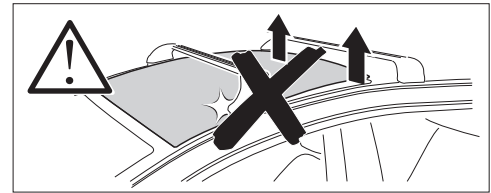

1

Kit 5122

OPEL Grandland X, 5-dr SUV, 18-
VAUXHALL Grandland X, 5-dr SUV, 18-

ISO 11154-E

THULE WingBar Evo	THULE WingBar Edge	THULE WingBar	THULE SquareBar	Evo X (scale)	Edge X (scale)
OPEL Grandland X, 5-dr SUV, 18-				45,5	F
VAUXHALL Grandland X, 5-dr SUV, 18-				45,5	F

THULE ProBar	THULE SlideBar	X (mm/inch)		
OPEL Grandland X, 5-dr SUV, 18-		1106 mm / 43 1/2"		
VAUXHALL Grandland X, 5-dr SUV, 18-		1106 mm / 43 1/2"		

THULE WingBar Evo	THULE WingBar Edge	THULE WingBar	THULE SquareBar	Evo Y (scale)	Edge Y (scale)
OPEL Grandland X, 5-dr SUV, 18-				41	O
VAUXHALL Grandland X, 5-dr SUV, 18-				41	O

THULE ProBar	THULE SlideBar	Y (mm/inch)		
OPEL Grandland X, 5-dr SUV, 18-		1061 mm / 41 3/4"		
VAUXHALL Grandland X, 5-dr SUV, 18-		1061 mm / 41 3/4"		

	W (mm/inch)	Z (mm/inch)
OPEL Grandland X, 5-dr SUV, 18-	720 mm / 28 3/8"	264 mm / 10 3/8"
VAUXHALL Grandland X, 5-dr SUV, 18-	720 mm / 28 3/8"	264 mm / 10 3/8"