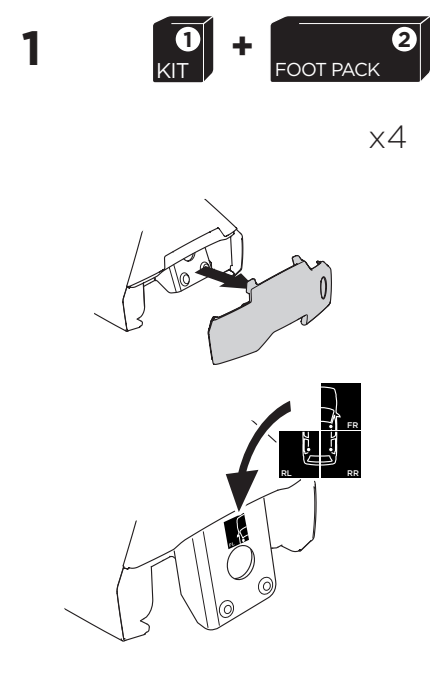

1

Kit 5122

OPEL Grandland X, 5-dr SUV, 18-
VAUXHALL Grandland X, 5-dr SUV, 18-

ISO 11154-E

THULE WingBar Evo	THULE WingBar Edge	THULE WingBar	THULE SquareBar	Evo X (scale)	Edge X (scale)
OPEL Grandland X, 5-dr SUV, 18-				45,5	F
VAUXHALL Grandland X, 5-dr SUV, 18-				45,5	F

THULE ProBar	THULE SlideBar	X (mm/inch)		
OPEL Grandland X, 5-dr SUV, 18-		1106 mm / 43 1/2"		
VAUXHALL Grandland X, 5-dr SUV, 18-		1106 mm / 43 1/2"		

THULE WingBar Evo	THULE WingBar Edge	THULE WingBar	THULE SquareBar	Evo Y (scale)	Edge Y (scale)
OPEL Grandland X, 5-dr SUV, 18-				41	O
VAUXHALL Grandland X, 5-dr SUV, 18-				41	O

THULE ProBar	THULE SlideBar	Y (mm/inch)		
OPEL Grandland X, 5-dr SUV, 18-		1061 mm / 41 3/4"		
VAUXHALL Grandland X, 5-dr SUV, 18-		1061 mm / 41 3/4"		

	W (mm/inch)	Z (mm/inch)
OPEL Grandland X, 5-dr SUV, 18-	720 mm / 28 3/8"	264 mm / 10 3/8"
VAUXHALL Grandland X, 5-dr SUV, 18-	720 mm / 28 3/8"	264 mm / 10 3/8"