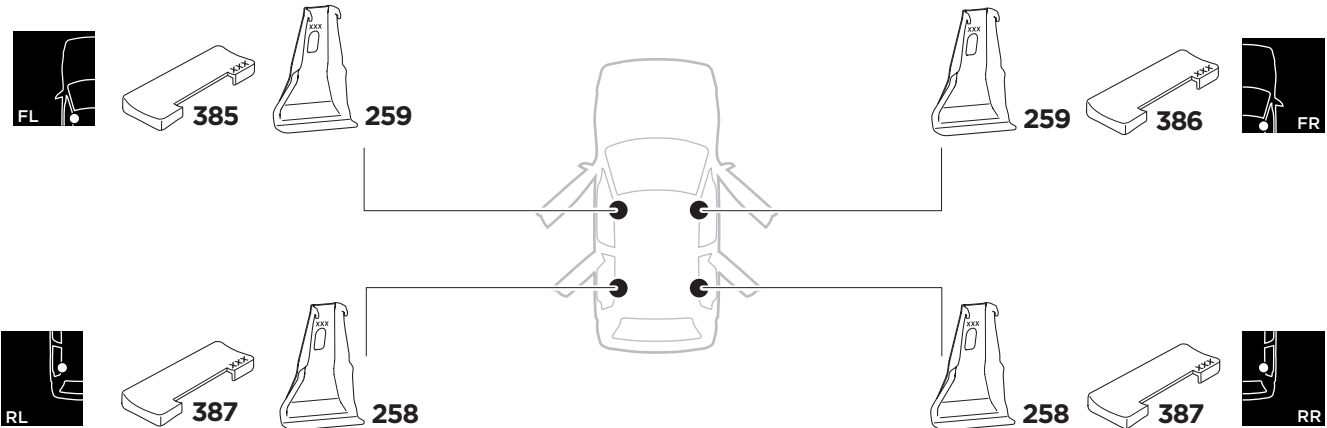

1

Kit 5122

OPEL Grandland X, 5-dr SUV, 18-
VAUXHALL Grandland X, 5-dr SUV, 18-

ISO 11154-E

THULE WingBar Evo	THULE WingBar Edge	THULE WingBar	THULE SquareBar	Evo X (scale)	Edge X (scale)
OPEL Grandland X, 5-dr SUV, 18-				45,5	F
VAUXHALL Grandland X, 5-dr SUV, 18-				45,5	F

THULE ProBar	THULE SlideBar	X (mm/inch)		
OPEL Grandland X, 5-dr SUV, 18-		1106 mm / 43 1/2"		
VAUXHALL Grandland X, 5-dr SUV, 18-		1106 mm / 43 1/2"		

THULE WingBar Evo	THULE WingBar Edge	THULE WingBar	THULE SquareBar	Evo Y (scale)	Edge Y (scale)
OPEL Grandland X, 5-dr SUV, 18-				41	O
VAUXHALL Grandland X, 5-dr SUV, 18-				41	O

THULE ProBar	THULE SlideBar	Y (mm/inch)		
OPEL Grandland X, 5-dr SUV, 18-		1061 mm / 41 3/4"		
VAUXHALL Grandland X, 5-dr SUV, 18-		1061 mm / 41 3/4"		

	W (mm/inch)	Z (mm/inch)
OPEL Grandland X, 5-dr SUV, 18-	720 mm / 28 3/8"	264 mm / 10 3/8"
VAUXHALL Grandland X, 5-dr SUV, 18-	720 mm / 28 3/8"	264 mm / 10 3/8"