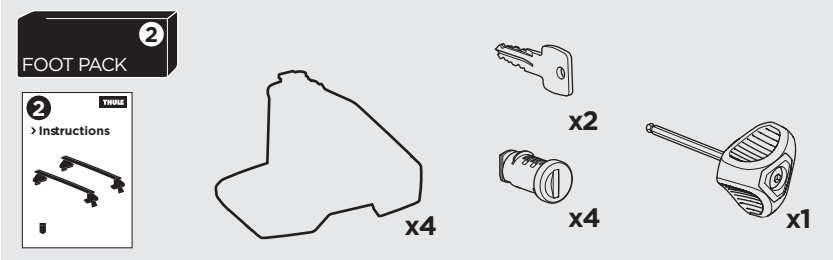

1

Kit 5122

OPEL Grandland X, 5-dr SUV, 18-
VAUXHALL Grandland X, 5-dr SUV, 18-

ISO 11154-E

THULE WingBar Evo	THULE WingBar Edge	THULE WingBar	THULE SquareBar	Evo X (scale)	Edge X (scale)
OPEL Grandland X, 5-dr SUV, 18-				45,5	F
VAUXHALL Grandland X, 5-dr SUV, 18-				45,5	F

THULE ProBar	THULE SlideBar	X (mm/inch)		
OPEL Grandland X, 5-dr SUV, 18-		1106 mm / 43 1/2"		
VAUXHALL Grandland X, 5-dr SUV, 18-		1106 mm / 43 1/2"		

THULE WingBar Evo	THULE WingBar Edge	THULE WingBar	THULE SquareBar	Evo Y (scale)	Edge Y (scale)
OPEL Grandland X, 5-dr SUV, 18-				41	O
VAUXHALL Grandland X, 5-dr SUV, 18-				41	O

THULE ProBar	THULE SlideBar	Y (mm/inch)		
OPEL Grandland X, 5-dr SUV, 18-		1061 mm / 41 3/4"		
VAUXHALL Grandland X, 5-dr SUV, 18-		1061 mm / 41 3/4"		

	W (mm/inch)	Z (mm/inch)
OPEL Grandland X, 5-dr SUV, 18-	720 mm / 28 3/8"	264 mm / 10 3/8"
VAUXHALL Grandland X, 5-dr SUV, 18-	720 mm / 28 3/8"	264 mm / 10 3/8"