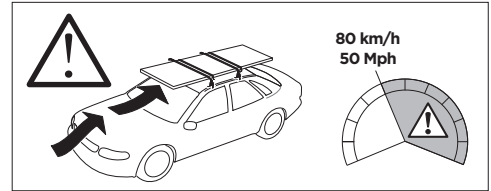

1

Kit 5122

OPEL Grandland X, 5-dr SUV, 18-
VAUXHALL Grandland X, 5-dr SUV, 18-

ISO 11154-E

THULE WingBar Evo	THULE WingBar Edge	THULE WingBar	THULE SquareBar	Evo X (scale)	Edge X (scale)
OPEL Grandland X, 5-dr SUV, 18-				45,5	F
VAUXHALL Grandland X, 5-dr SUV, 18-				45,5	F

THULE ProBar	THULE SlideBar	X (mm/inch)		
OPEL Grandland X, 5-dr SUV, 18-		1106 mm / 43 1/2"		
VAUXHALL Grandland X, 5-dr SUV, 18-		1106 mm / 43 1/2"		

THULE WingBar Evo	THULE WingBar Edge	THULE WingBar	THULE SquareBar	Evo Y (scale)	Edge Y (scale)
OPEL Grandland X, 5-dr SUV, 18-				41	O
VAUXHALL Grandland X, 5-dr SUV, 18-				41	O

THULE ProBar	THULE SlideBar	Y (mm/inch)		
OPEL Grandland X, 5-dr SUV, 18-		1061 mm / 41 3/4"		
VAUXHALL Grandland X, 5-dr SUV, 18-		1061 mm / 41 3/4"		

	W (mm/inch)	Z (mm/inch)
OPEL Grandland X, 5-dr SUV, 18-	720 mm / 28 3/8"	264 mm / 10 3/8"
VAUXHALL Grandland X, 5-dr SUV, 18-	720 mm / 28 3/8"	264 mm / 10 3/8"