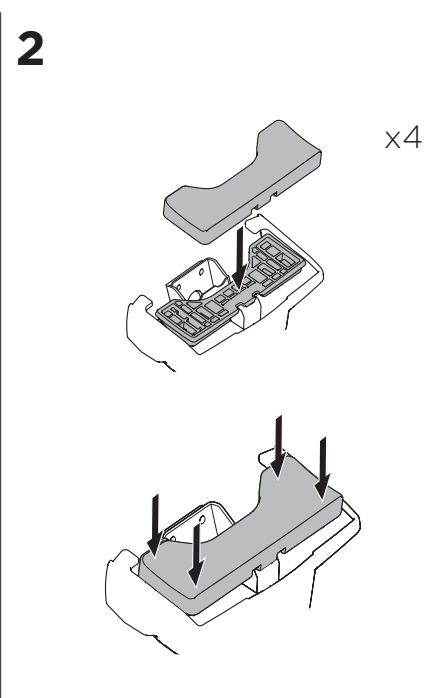

1

Kit 5122

OPEL Grandland X, 5-dr SUV, 18-
VAUXHALL Grandland X, 5-dr SUV, 18-

ISO 11154-E

THULE WingBar Evo	THULE WingBar Edge	THULE WingBar	THULE SquareBar	Evo X (scale)	Edge X (scale)
OPEL Grandland X, 5-dr SUV, 18-				45,5	F
VAUXHALL Grandland X, 5-dr SUV, 18-				45,5	F

THULE ProBar	THULE SlideBar	X (mm/inch)		
OPEL Grandland X, 5-dr SUV, 18-		1106 mm / 43 1/2"		
VAUXHALL Grandland X, 5-dr SUV, 18-		1106 mm / 43 1/2"		

THULE WingBar Evo	THULE WingBar Edge	THULE WingBar	THULE SquareBar	Evo Y (scale)	Edge Y (scale)
OPEL Grandland X, 5-dr SUV, 18-				41	O
VAUXHALL Grandland X, 5-dr SUV, 18-				41	O

THULE ProBar	THULE SlideBar	Y (mm/inch)		
OPEL Grandland X, 5-dr SUV, 18-		1061 mm / 41 3/4"		
VAUXHALL Grandland X, 5-dr SUV, 18-		1061 mm / 41 3/4"		

	W (mm/inch)	Z (mm/inch)
OPEL Grandland X, 5-dr SUV, 18-	720 mm / 28 3/8"	264 mm / 10 3/8"
VAUXHALL Grandland X, 5-dr SUV, 18-	720 mm / 28 3/8"	264 mm / 10 3/8"