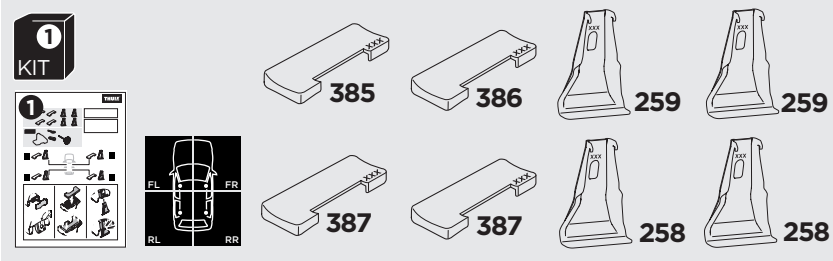

1

Kit 5122

OPEL Grandland X, 5-dr SUV, 18-
VAUXHALL Grandland X, 5-dr SUV, 18-

ISO 11154-E

THULE WingBar Evo	THULE WingBar Edge	THULE WingBar	THULE SquareBar	Evo X (scale)	Edge X (scale)
OPEL Grandland X, 5-dr SUV, 18-				45,5	F
VAUXHALL Grandland X, 5-dr SUV, 18-				45,5	F

THULE ProBar	THULE SlideBar	X (mm/inch)		
OPEL Grandland X, 5-dr SUV, 18-		1106 mm / 43 1/2"		
VAUXHALL Grandland X, 5-dr SUV, 18-		1106 mm / 43 1/2"		

THULE WingBar Evo	THULE WingBar Edge	THULE WingBar	THULE SquareBar	Evo Y (scale)	Edge Y (scale)
OPEL Grandland X, 5-dr SUV, 18-				41	O
VAUXHALL Grandland X, 5-dr SUV, 18-				41	O

THULE ProBar	THULE SlideBar	Y (mm/inch)		
OPEL Grandland X, 5-dr SUV, 18-		1061 mm / 41 3/4"		
VAUXHALL Grandland X, 5-dr SUV, 18-		1061 mm / 41 3/4"		

	W (mm/inch)	Z (mm/inch)
OPEL Grandland X, 5-dr SUV, 18-	720 mm / 28 3/8"	264 mm / 10 3/8"
VAUXHALL Grandland X, 5-dr SUV, 18-	720 mm / 28 3/8"	264 mm / 10 3/8"