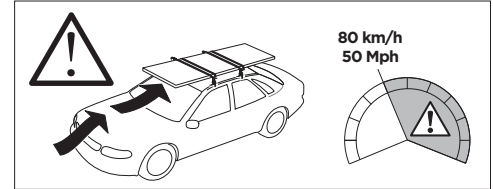

1

Kit 5111

VOLKSWAGEN T-Roc, 5-dr SUV, 18-

ISO 11154-E