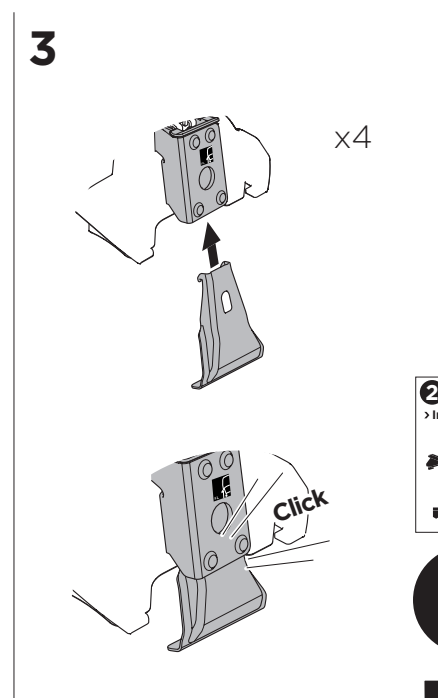

1

Kit 5109

TOYOTA Auris, 5-dr Hatchback, 06-12

TOYOTA Corolla, 5-dr Hatchback, 06-12 (Australia)

ISO 11154-E

| THULE WingBar Evo | THULE WingBar Edge | THULE WingBar | THULE SquareBar | Evo X (scale) | Edge X (scale) |
|---|--------------------|---------------|-----------------|---------------|----------------|
| TOYOTA Auris, 5-dr Hatchback, 06-12 | | | | 38 | C |
| TOYOTA Corolla, 5-dr Hatchback, 06-12 (Australia) | | | | 38 | C |