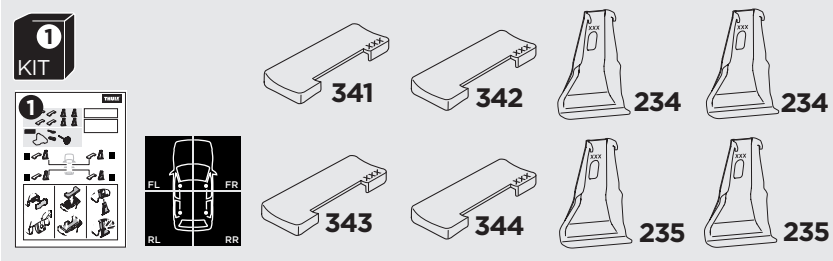

1

Kit 5109

TOYOTA Auris, 5-dr Hatchback, 06-12

TOYOTA Corolla, 5-dr Hatchback, 06-12 (Australia)

ISO 11154-E

| THULE WingBar Evo | THULE WingBar Edge | THULE WingBar | THULE SquareBar | Evo X (scale) | Edge X (scale) |
|---|--------------------|---------------|-----------------|---------------|----------------|
| TOYOTA Auris, 5-dr Hatchback, 06-12 | | | | 38 | C |
| TOYOTA Corolla, 5-dr Hatchback, 06-12 (Australia) | | | | 38 | C |