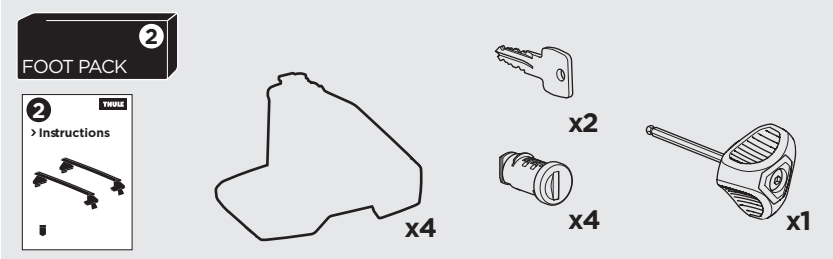

1

Kit 5109

TOYOTA Auris, 5-dr Hatchback, 06-12

TOYOTA Corolla, 5-dr Hatchback, 06-12 (Australia)

ISO 11154-E

| THULE WingBar Evo | THULE WingBar Edge | THULE WingBar | THULE SquareBar | Evo X (scale) | Edge X (scale) |
|---|--------------------|---------------|-----------------|---------------|----------------|
| TOYOTA Auris, 5-dr Hatchback, 06-12 | | | | 38 | C |
| TOYOTA Corolla, 5-dr Hatchback, 06-12 (Australia) | | | | 38 | C |

| THULE ProBar | THULE SlideBar | X (mm/inch) |
|---|----------------|-------------------|
| TOYOTA Auris, 5-dr Hatchback, 06-12 | | 1031 mm / 40 5/8" |
| TOYOTA Corolla, 5-dr Hatchback, 06-12 (Australia) | | 1031 mm / 40 5/8" |