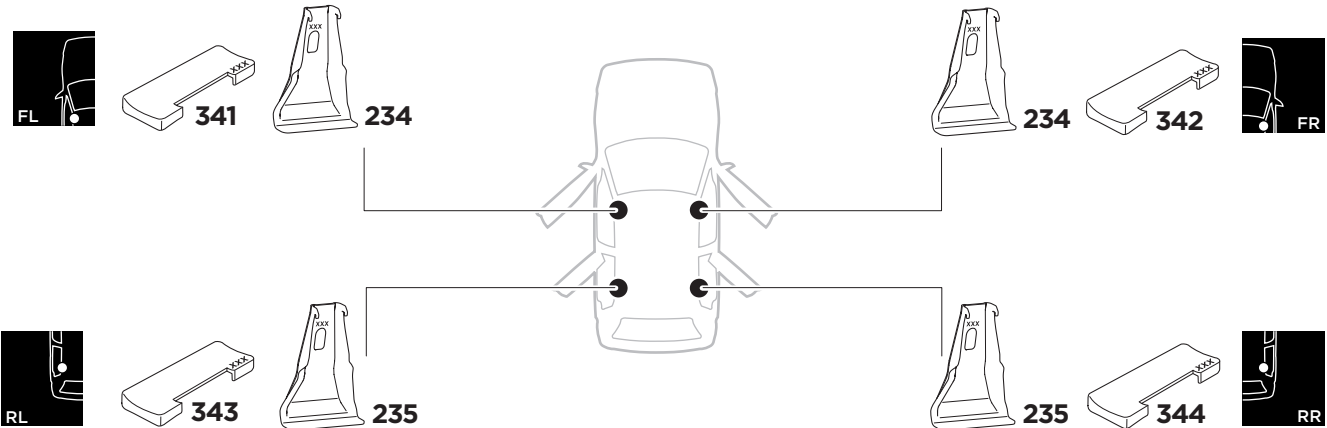

1

Kit 5109

TOYOTA Auris, 5-dr Hatchback, 06-12

TOYOTA Corolla, 5-dr Hatchback, 06-12 (Australia)

ISO 11154-E

| THULE WingBar Evo | THULE WingBar Edge | THULE WingBar | THULE SquareBar | Evo X (scale) | Edge X (scale) |
|---|--------------------|---------------|-----------------|---------------|----------------|
| TOYOTA Auris, 5-dr Hatchback, 06-12 | | | | 38 | C |
| TOYOTA Corolla, 5-dr Hatchback, 06-12 (Australia) | | | | 38 | C |

| THULE ProBar | THULE SlideBar | X (mm/inch) |
|---|----------------|-------------------|
| TOYOTA Auris, 5-dr Hatchback, 06-12 | | 1031 mm / 40 5/8" |
| TOYOTA Corolla, 5-dr Hatchback, 06-12 (Australia) | | 1031 mm / 40 5/8" |