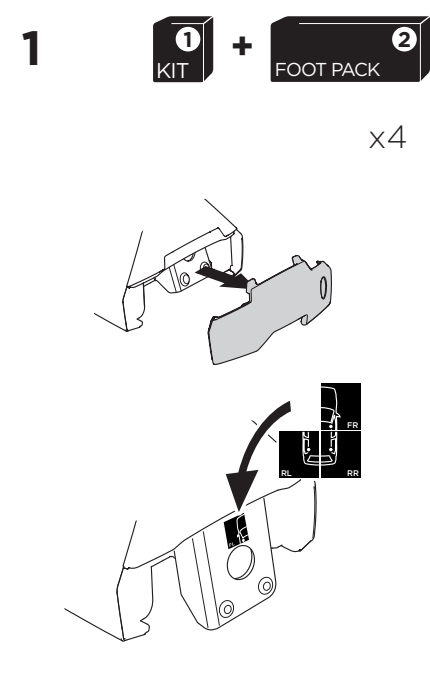

1

Kit 5109

TOYOTA Auris, 5-dr Hatchback, 06-12

TOYOTA Corolla, 5-dr Hatchback, 06-12 (Australia)

ISO 11154-E

| THULE WingBar Evo | THULE WingBar Edge | THULE WingBar | THULE SquareBar | Evo X (scale) | Edge X (scale) |
|---|--------------------|---------------|-----------------|---------------|----------------|
| TOYOTA Auris, 5-dr Hatchback, 06-12 | | | | 38 | C |
| TOYOTA Corolla, 5-dr Hatchback, 06-12 (Australia) | | | | 38 | C |