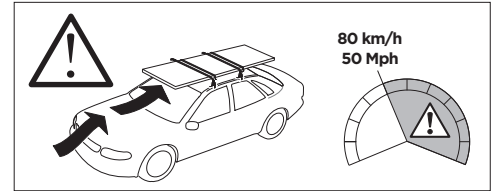

1

Kit 5109

TOYOTA Auris, 5-dr Hatchback, 06-12

TOYOTA Corolla, 5-dr Hatchback, 06-12 (Australia)

ISO 11154-E

| THULE WingBar Evo | THULE WingBar Edge | THULE WingBar | THULE SquareBar | Evo X (scale) | Edge X (scale) |
|---|--------------------|---------------|-----------------|---------------|----------------|
| TOYOTA Auris, 5-dr Hatchback, 06-12 | | | | 38 | C |
| TOYOTA Corolla, 5-dr Hatchback, 06-12 (Australia) | | | | 38 | C |