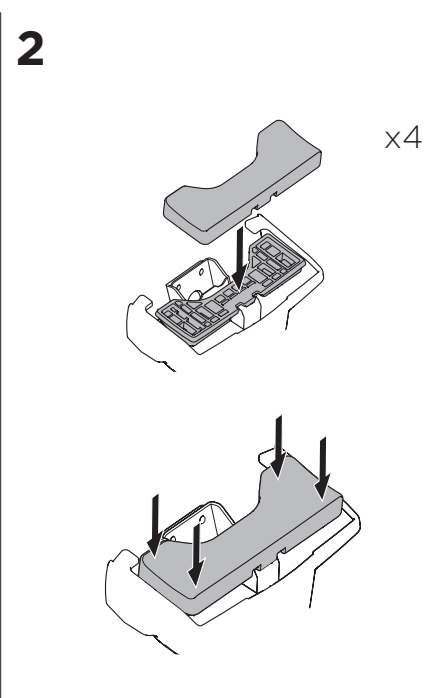

1

Kit 5109

TOYOTA Auris, 5-dr Hatchback, 06-12

TOYOTA Corolla, 5-dr Hatchback, 06-12 (Australia)

ISO 11154-E

| THULE WingBar Evo | THULE WingBar Edge | THULE WingBar | THULE SquareBar | Evo X (scale) | Edge X (scale) |
|---|--------------------|---------------|-----------------|---------------|----------------|
| TOYOTA Auris, 5-dr Hatchback, 06-12 | | | | 38 | C |
| TOYOTA Corolla, 5-dr Hatchback, 06-12 (Australia) | | | | 38 | C |

| THULE ProBar | THULE SlideBar | X (mm/inch) |
|---|----------------|-------------------|
| TOYOTA Auris, 5-dr Hatchback, 06-12 | | 1031 mm / 40 5/8" |
| TOYOTA Corolla, 5-dr Hatchback, 06-12 (Australia) | | 1031 mm / 40 5/8" |