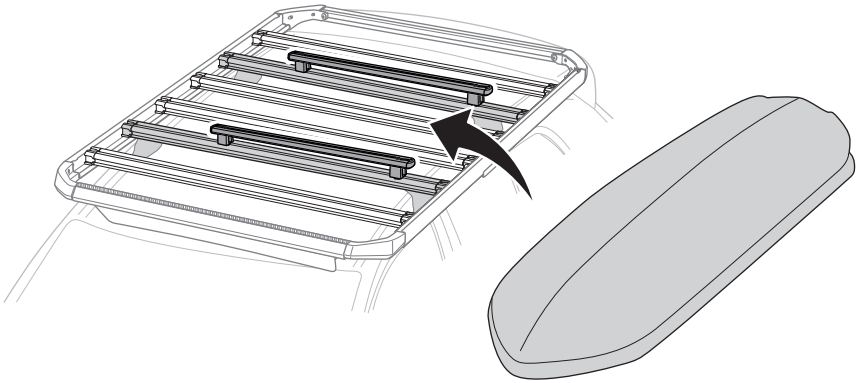

• not for series production only for job one

6